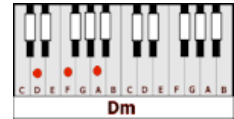

SILVER SPRINGS – Fleetwood Mac (C)

GUITAR / KEYBOARD CHORDS:

G/F= xx3433

Am/F= xx321o

G/B= x2oo33

C= x32o1o

Em= o22ooo

F= xx3211

Am= xo221o

G= 32ooo3

Dm= xxo231

INTRO: F Em Dm C C Em Dm C X2

C F C F C
 You could be my silver spring .. blue-green, colors flashin'
 C F C F C
 I would be your only dream .. your shinin' autumn, ocean crashin'