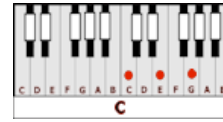

SILVER SPRINGS – Fleetwood Mac (C)

GUITAR / KEYBOARD CHORDS:

G/F= xx3433

Am/F= xx321o

G/B= x2oo33

C= x32o1o

Em= o22ooo

F= xx3211

Am= xo221o

G= 32ooo3

Dm= xxo231

INTRO: F Em Dm C C Em Dm C X2

C F C F C
 You could be my silver spring .. blue-green, colors flashin'
 C F C F C
 I would be your only dream .. your shinin' autumn, ocean crashin'

F G/F Am/F G/F F
 And don't say that she's pretty
 F G/F Am/F G/F F
 And did you say that she loves you
 F G/F Am/F G/F C
 Baby, I don't wanna know

INTERLUDE: F Em Dm C C Em Dm C

C F C F C
 So, I begin not to love you .. turn around, see me running
 C F C F C
 I'll say, "I loved you years ago" .. tell myself you never loved me, no