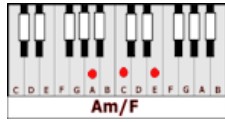

SILVER SPRINGS – Fleetwood Mac (C)

GUITAR / KEYBOARD CHORDS:

G/F= xx3433

Am/F= xx321o

G/B= x2oo33

C= x32o1o

Em= o22ooo

F= xx3211

Am= xo221o

G= 32ooo3

Dm= xxo231

INTRO: F Em Dm C C Em Dm C X2

C F C F C
 You could be my silver spring .. blue-green, colors flashin'
 C F C F C
 I would be your only dream .. your shinin' autumn, ocean crashin'

F G/F Am/F G/F F
 And don't say that she's pretty
 F G/F Am/F G/F F
 And did you say that she loves you
 F G/F Am/F G/F C
 Baby, I don't wanna know

INTERLUDE: F Em Dm C C Em Dm C

C F C F C
 So, I begin not to love you .. turn around, see me running
 C F C F C
 I'll say, "I loved you years ago" .. tell myself you never loved me, no