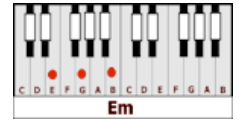

SILVER SPRINGS – Fleetwood Mac (C)

GUITAR / KEYBOARD CHORDS:

G/F= xx3433

Am/F= xx321o

G/B= x2oo33

C= x32o1o

Em= o22ooo

F= xx3211

Am= xo221o

G= 32ooo3

Dm= xxo231

INTRO: F Em Dm C C Em Dm C X2

C F C F C
 You could be my silver spring .. blue-green, colors flashin'
 C F C F C
 I would be your only dream .. your shinin' autumn, ocean crashin'

F G/F Am/F G/F F
 And don't say that she's pretty
 F G/F Am/F G/F F
 And did you say that she loves you
 F G/F Am/F G/F C
 Baby, I don't wanna know

INTERLUDE: F Em Dm C C Em Dm C

C F C F C
 So, I begin not to love you .. turn around, see me running
 C F C F C
 I'll say, "I loved you years ago" .. tell myself you never loved me, no